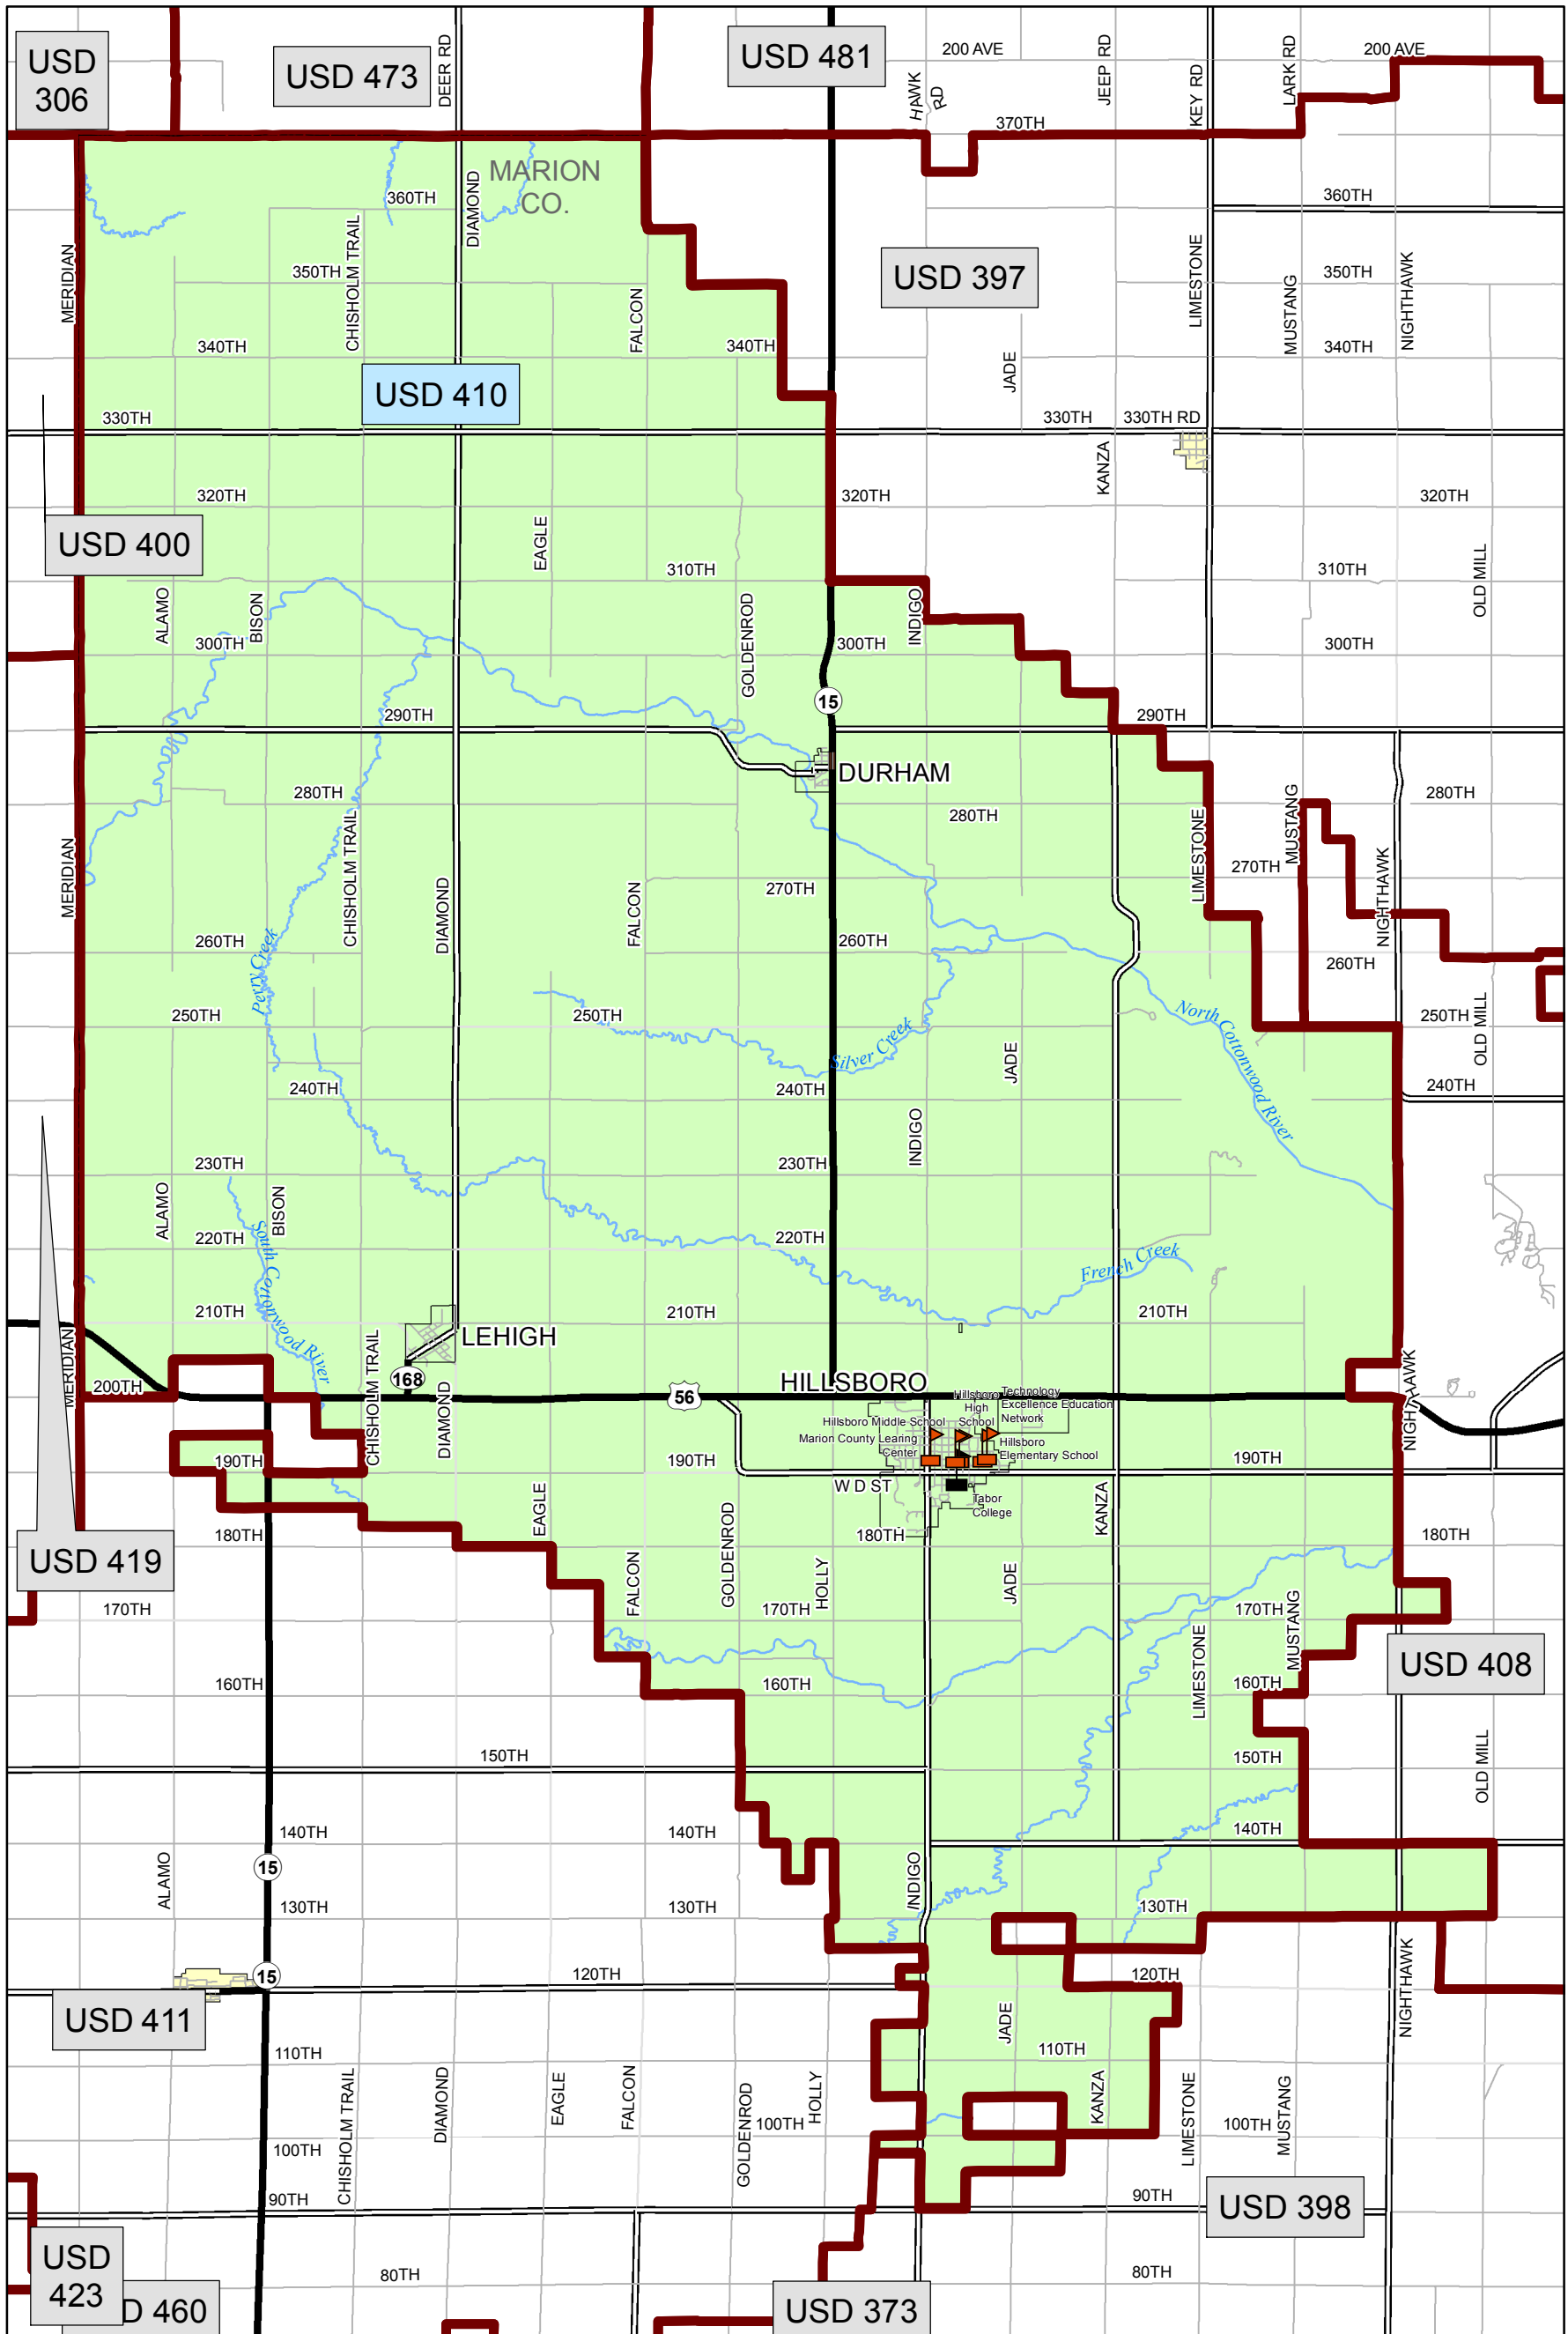

# USD 410 District Map

PREPARED BY THE  
**KANSAS DEPARTMENT OF TRANSPORTATION**  
**BUREAU OF TRANSPORTATION PLANNING**

MAP CREATED TUESDAY, FEBRUARY 12, 2013

KDOT makes no warranties, guarantees, or representations of accuracy of this information and assumes no liability for errors or omissions.

-  Primary/Secondary School
-  Post Secondary School